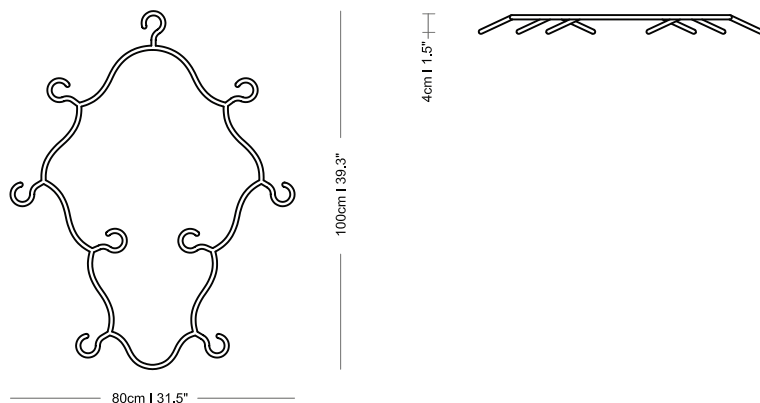

Eroteme Mirror

This stylish faceted baroque-shaped mirror with a coathanger functionality is perfect for either hall or a bathroom. The frame is handmade from light-weight metal available in glossy chrome or golden finish. Handmade in EU.

Specifications

Design: Stanislav Katz, 2008.
 Material: Black metal, glass mirror.
 Color: Chrome, gold.

Packaging

Dimensions: 101cm x 81cm x 8cm (39.7" x 31.8" x 3.1").
 Weight: 10 kg (22 lbs).

Actual product specifications may vary from depicted image and are subject to slightly change without notice.