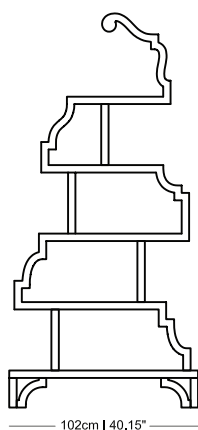

## Specifications

Design: Stanislav Katz, 2008.

Material: Painted MDF.

Color: Black (RAL-9005) matte (other RAL colors available on request).

30cm | 11.81"

## Packaging

Dimensions: 224cm x 114cm x 50cm (88.1" x 44.8" x 19.6").

Weight: 80 kg (176 lbs).

Actual product specifications may vary from depicted image and are subject to slightly change without notice.