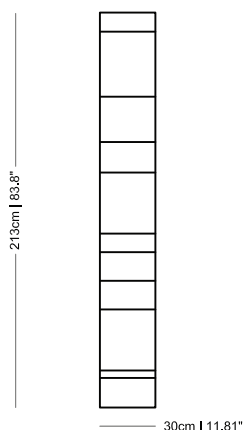

## Specifications

Design: Stanislav Katz, 2008.

Material: Painted MDF.

Color: Black (RAL-9005) matte (other RAL colors available on request).

30cm | 11.81"

## Packaging

Dimensions: 224cm x 114cm x 50cm (88.1" x 44.8" x 19.6").

Weight: 80 kg (176 lbs).

Actual product specifications may vary from depicted image and are subject to slightly change without notice.