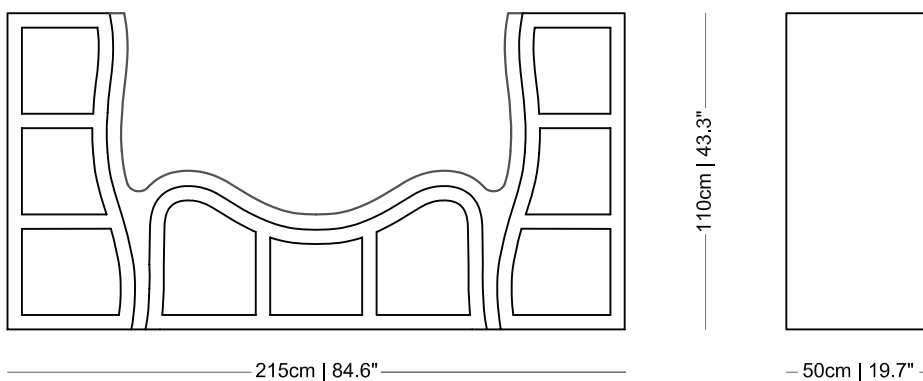

Console Bookshelf

This unique baroque-inspired piece of furniture offers you a great way to relax being surrounded by your favourite books. It consists of two parts sealed together - the inside is made out of soft yet springy polyurethane which allows you to sit or lay down on it. The outside part is solid, handcrafted and painted MDF. Handmade in EU.

Specifications

Design: Stanislav Katz, 2007.
 Material: Painted MDF, polyurethane.
 Color: Black / Pink (RAL-4010) (other RAL colors available on request).

Packaging

Dimensions: 220cm x 60cm x 125cm (86.6" x 23.6" x 49.2").
 Weight: 120 kg (265 lbs).